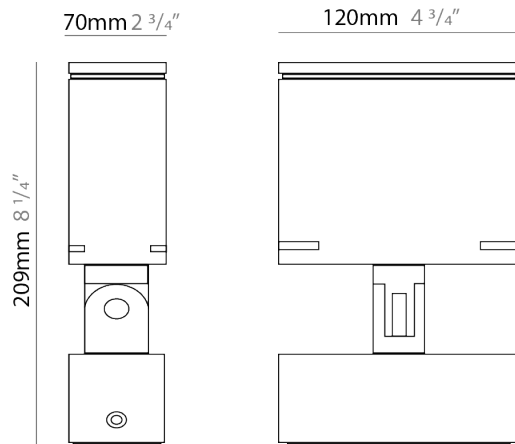

PROJECT
TYPE
SPECIFIER
QUANTITY
DATE

TARGET SURFACE

E9F233- -

base number   Finish   Lens
Options   Options

1. To build a product code in our configurator select the specify button on the base model # product page
2. To build a manual product code on this datasheet choose from the options listed below in blue font and add the suffix to the base model #

GENERAL

Series: Target
Brand: Platek
Division: Exterior
Mounting Type: Surface
Mounting Location: Above Ground
Subcategory: Flood

PHYSICAL

Shape: Rectangle
Length (mm): 120
Length (in): 4 3/4
Width (mm): 70
Width (in): 2 3/4
Height (mm): 213
Height (in): 8 3/8
Light Distribution: Adjustable / Direct
Screws: A4 stainless steel
Diffuser: Clear tempered glass
Fixture Finish: BLK / WHI / GRY / COR / ANT / BRZ
Fixture Material: Aluminum Die Cast
Cable Details: 2000mm Cable

ELECTRICAL

Lamp Type: LED
Total Output Wattage (W): 16
Dimming: DMX
Driver Included: No
Driver Location: Remote
Driver Type: Constant Current - Universal
Driver Class: Class 2
Input Voltage (V): 120 - 277
Constant Current (MA): 700

LED

Number of LEDs: 8
Color Temperature (°K): RGBW
CRI: >80 CRI
Lamp Life (hrs): 60000
Special LEDs offerings: RGBW

OPTICAL

Optic°: 9 / 24 / 48 / ELL
Adjustability: Rotational 330°; Tilt 90°

RATINGS AND CERTIFICATIONS

Certified By: Certified for North American Standards
IP Rating: IP66
IK Rating: IK08
Bug Rating: B1 U0 G0